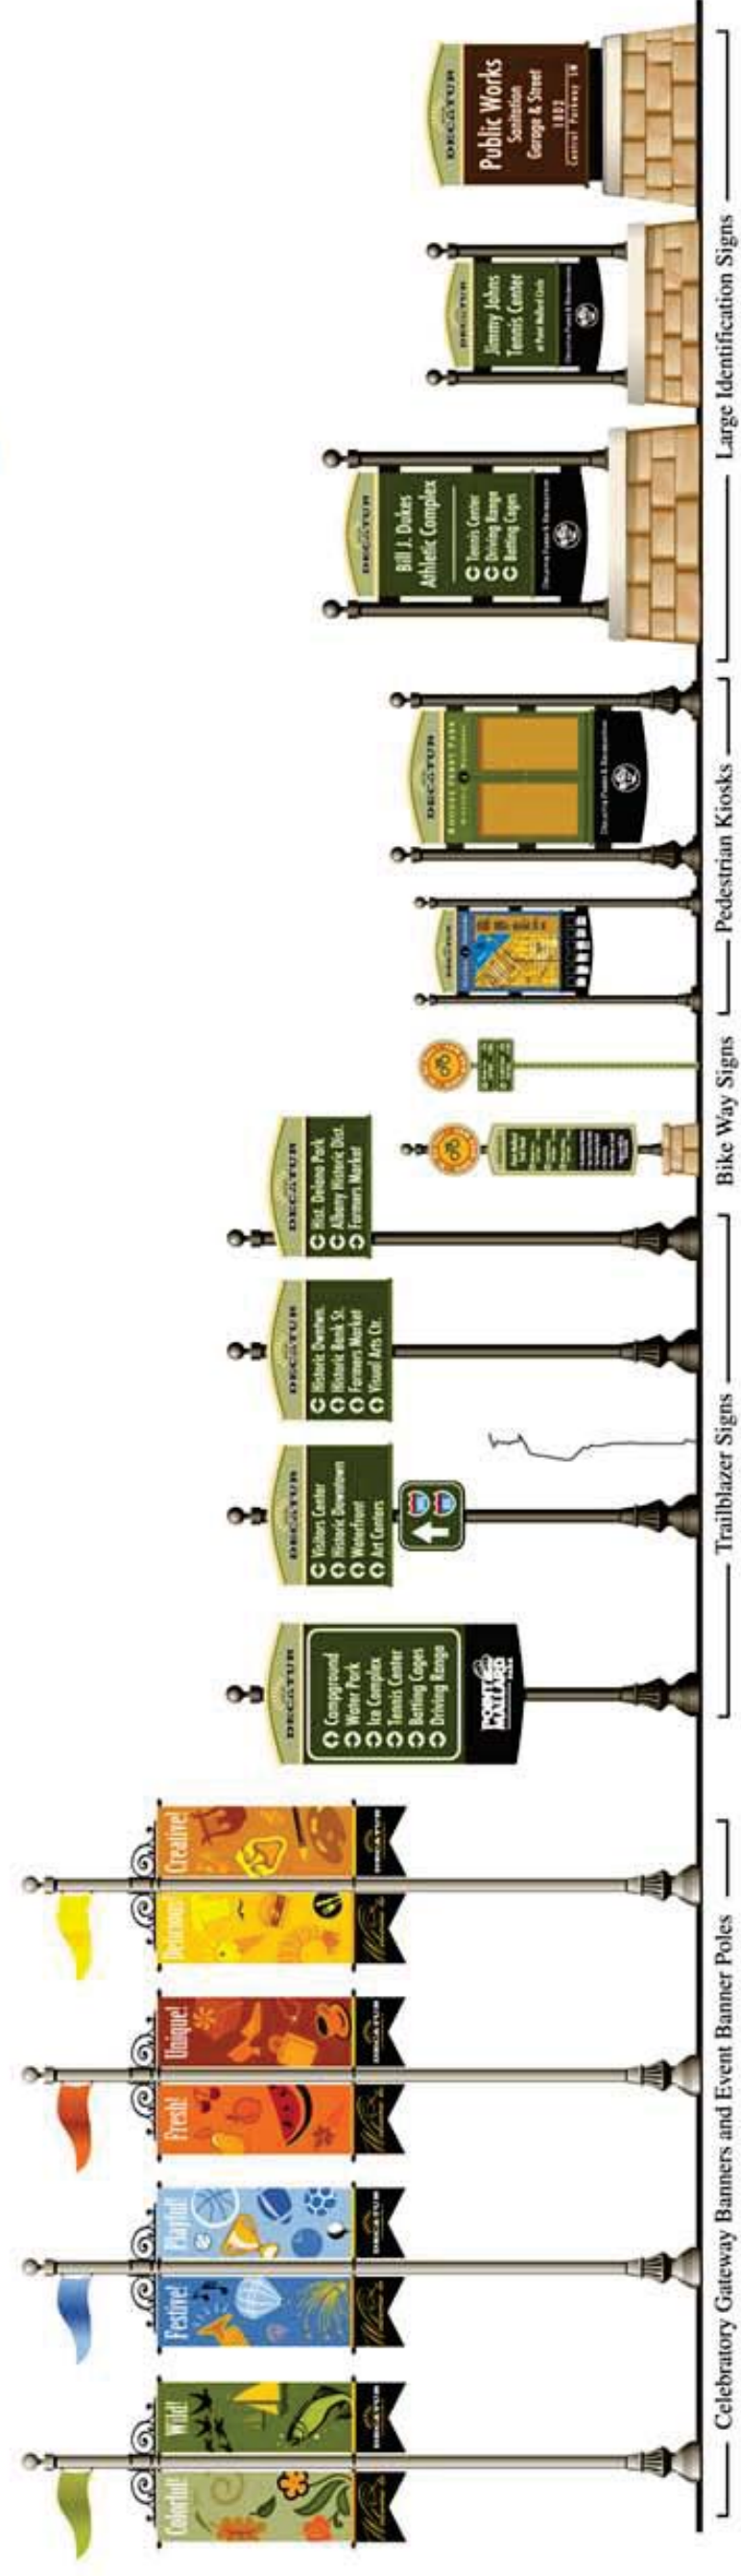

CITY OF DECATUR, ALABAMA WAYFINDING SYSTEM

STREETSCAPE ELEMENTS

RATON, NM • GREAT BLOCKS • APRIL, 2015